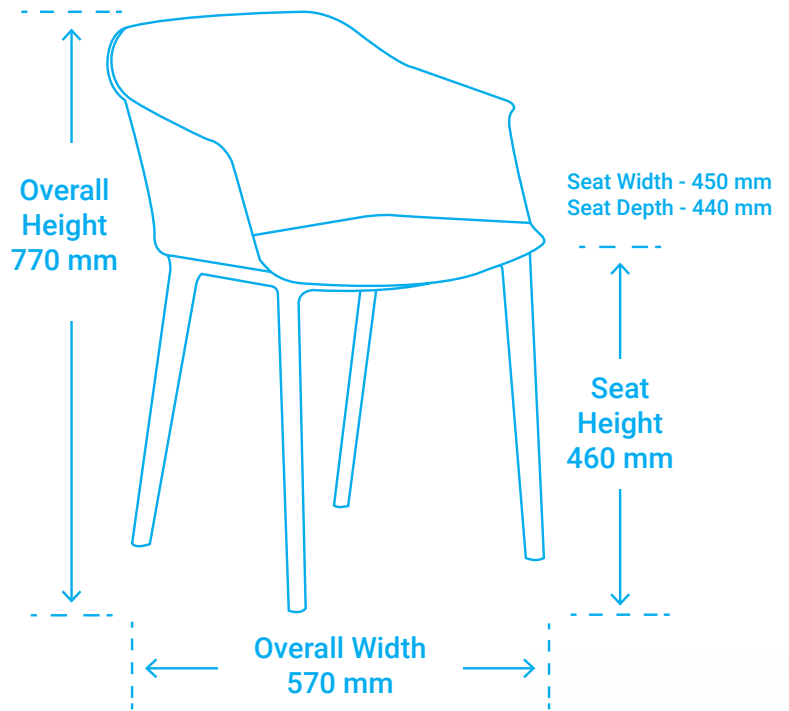

Colours

Moss, Swamp, Snowball, Dark, Powder + Fully Upholstered option

The Range