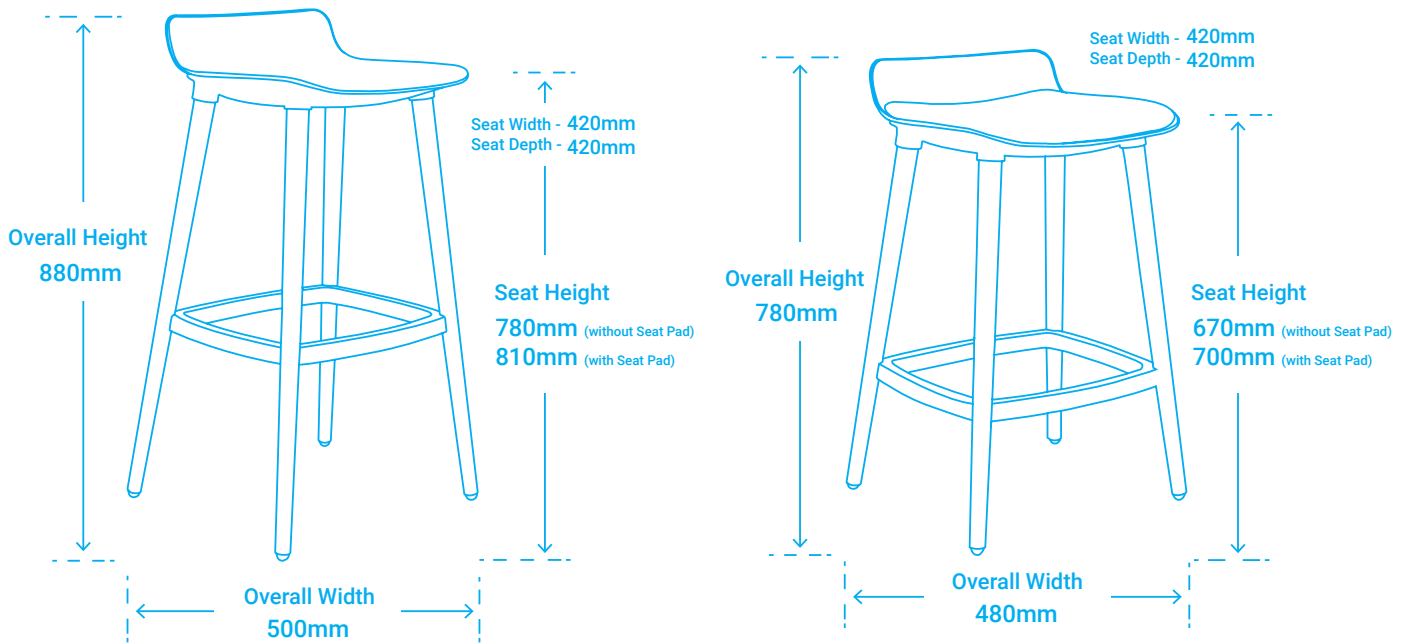

The Range

Aurora Timber Stool 78
With or without seatpad

Aurora Timber Stool 68
With or without seatpad

Features

- Available in two heights – 750 mm for high tables and bar counters in commercial settings, and 650 mm for more traditional spaces.
- Italian made and designed
- Wipeable for easy cleaning and maintenance
- Extended footrest for natural comfort
- **Seat pad available in preferred choice of fabric, vinyl or canvas**