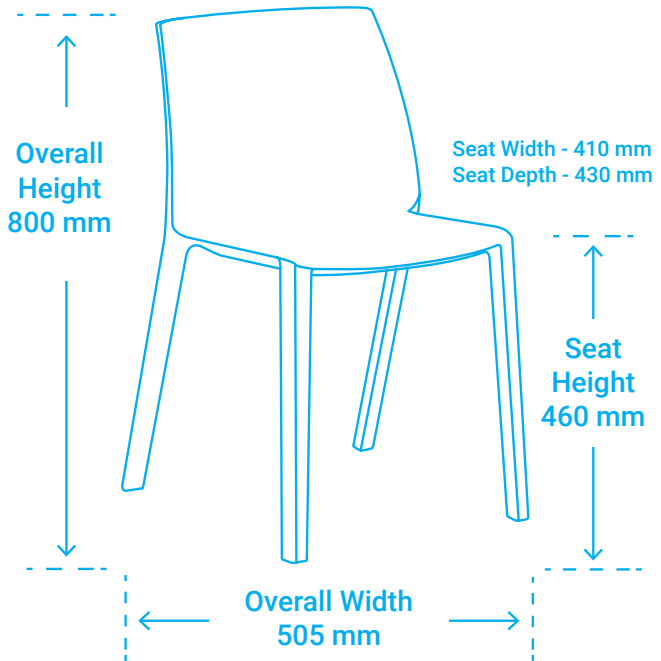

Colours

Moss, Swamp, Snowball, Road, Powder

The Range