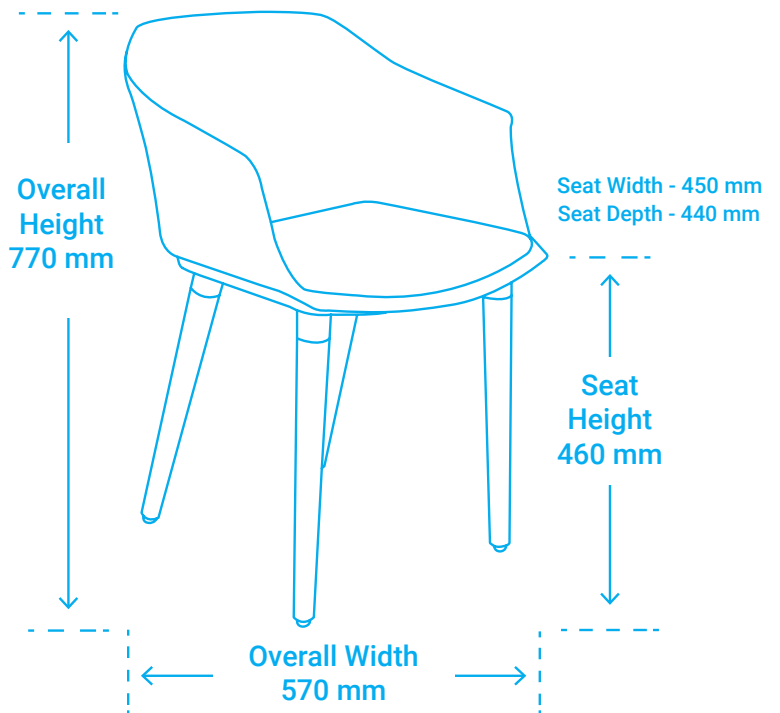

Colours

Moss, Swamp, Snowball, Black, Powder + Fully Upholstered option

The Range