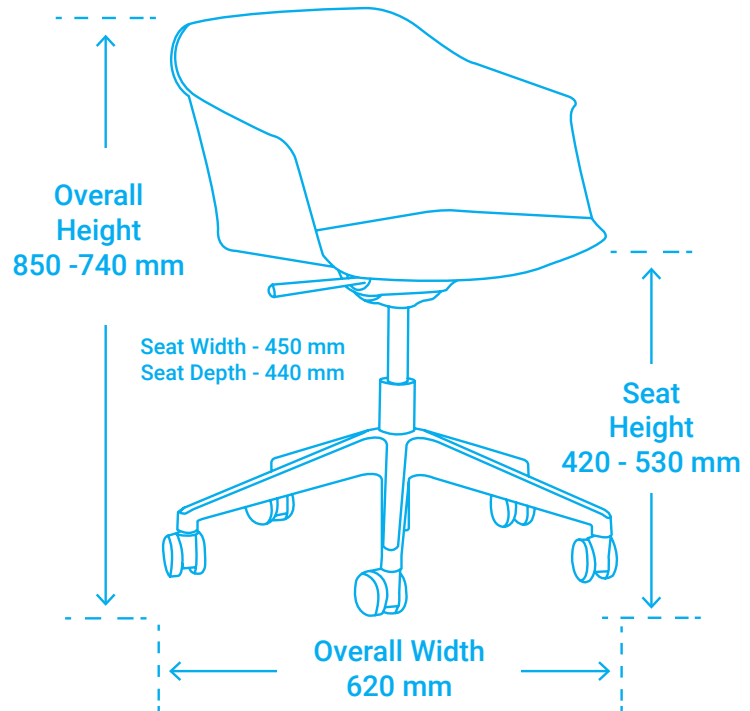

Colours

Moss, Swamp, Snowball, Dark, Powder + Fully Upholstered option

The Range